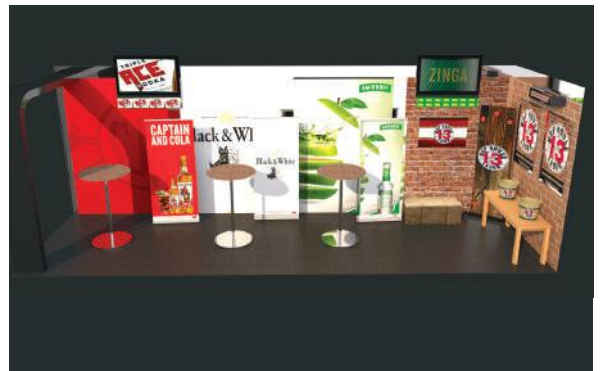

Portfolio

Have a look at some of our projects. We Conceptualize, Execute and do it all over again.